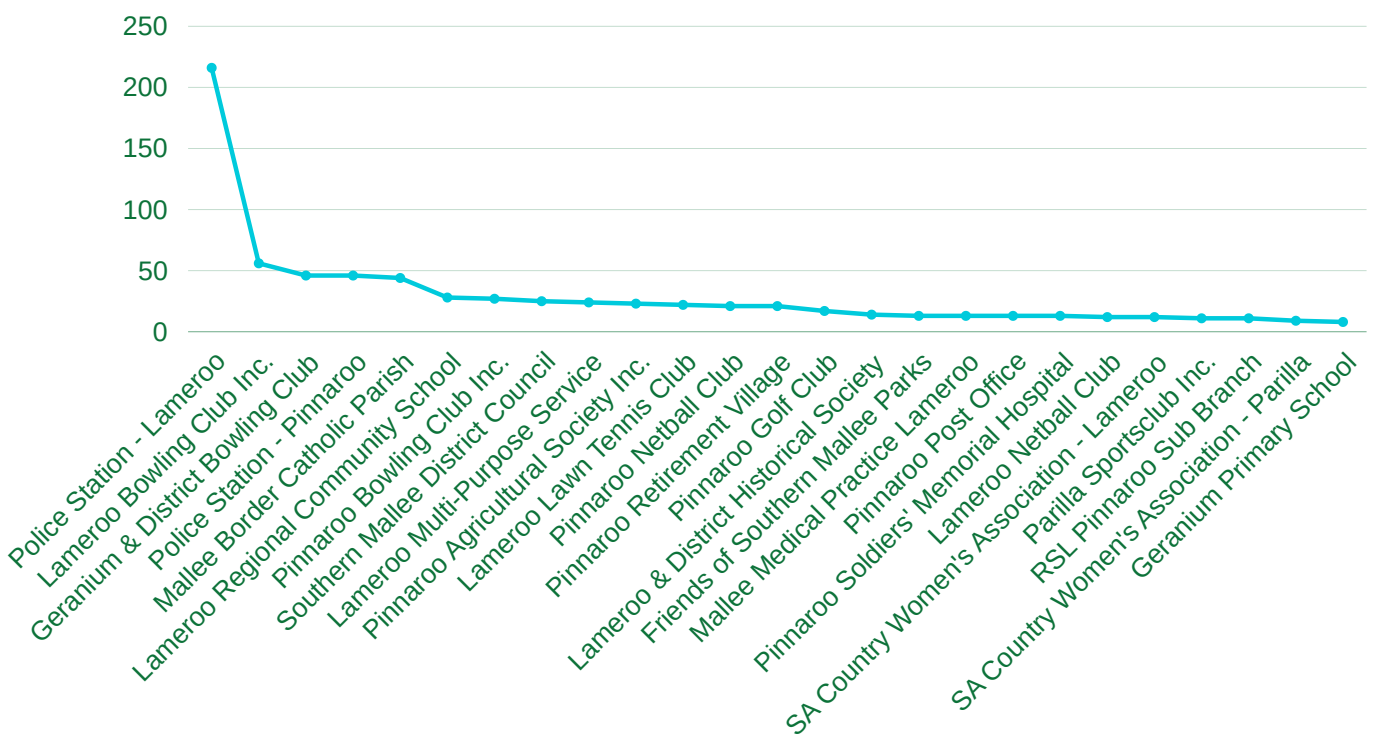

# SOUTHERN MALLEE DISTRICT COUNCIL

## WHAT ARE OUR COMMUNITY NEEDS?

844 SESSIONS | 1 JULY 2021 - 30 JUNE 2022

### TOP 25 LANDING PAGES: