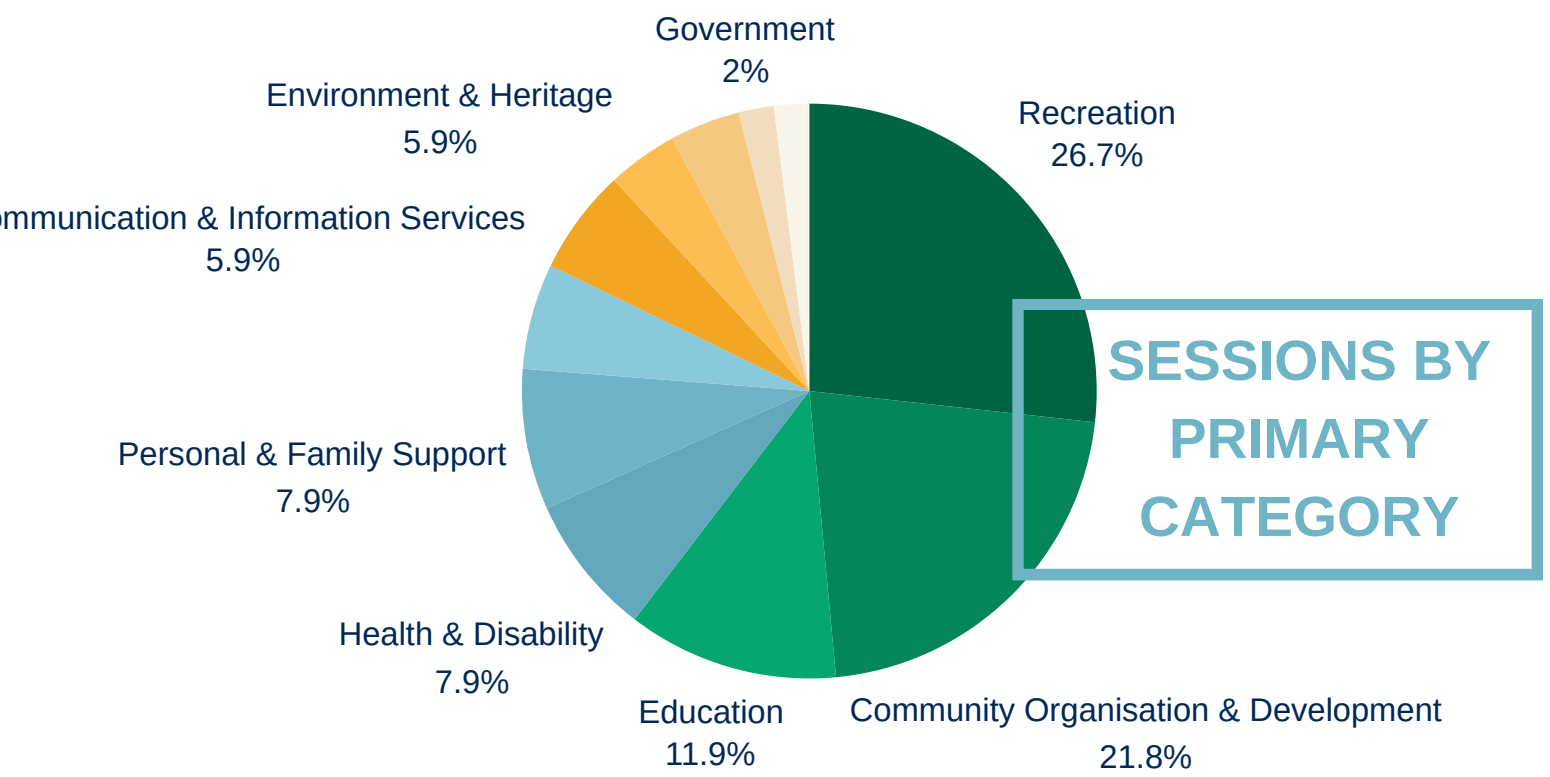

## WHAT ARE OUR COMMUNITY NEEDS?

844 SESSIONS | 1 JULY 2021 - 30 JUNE 2022

### TOP 25 LANDING PAGES: